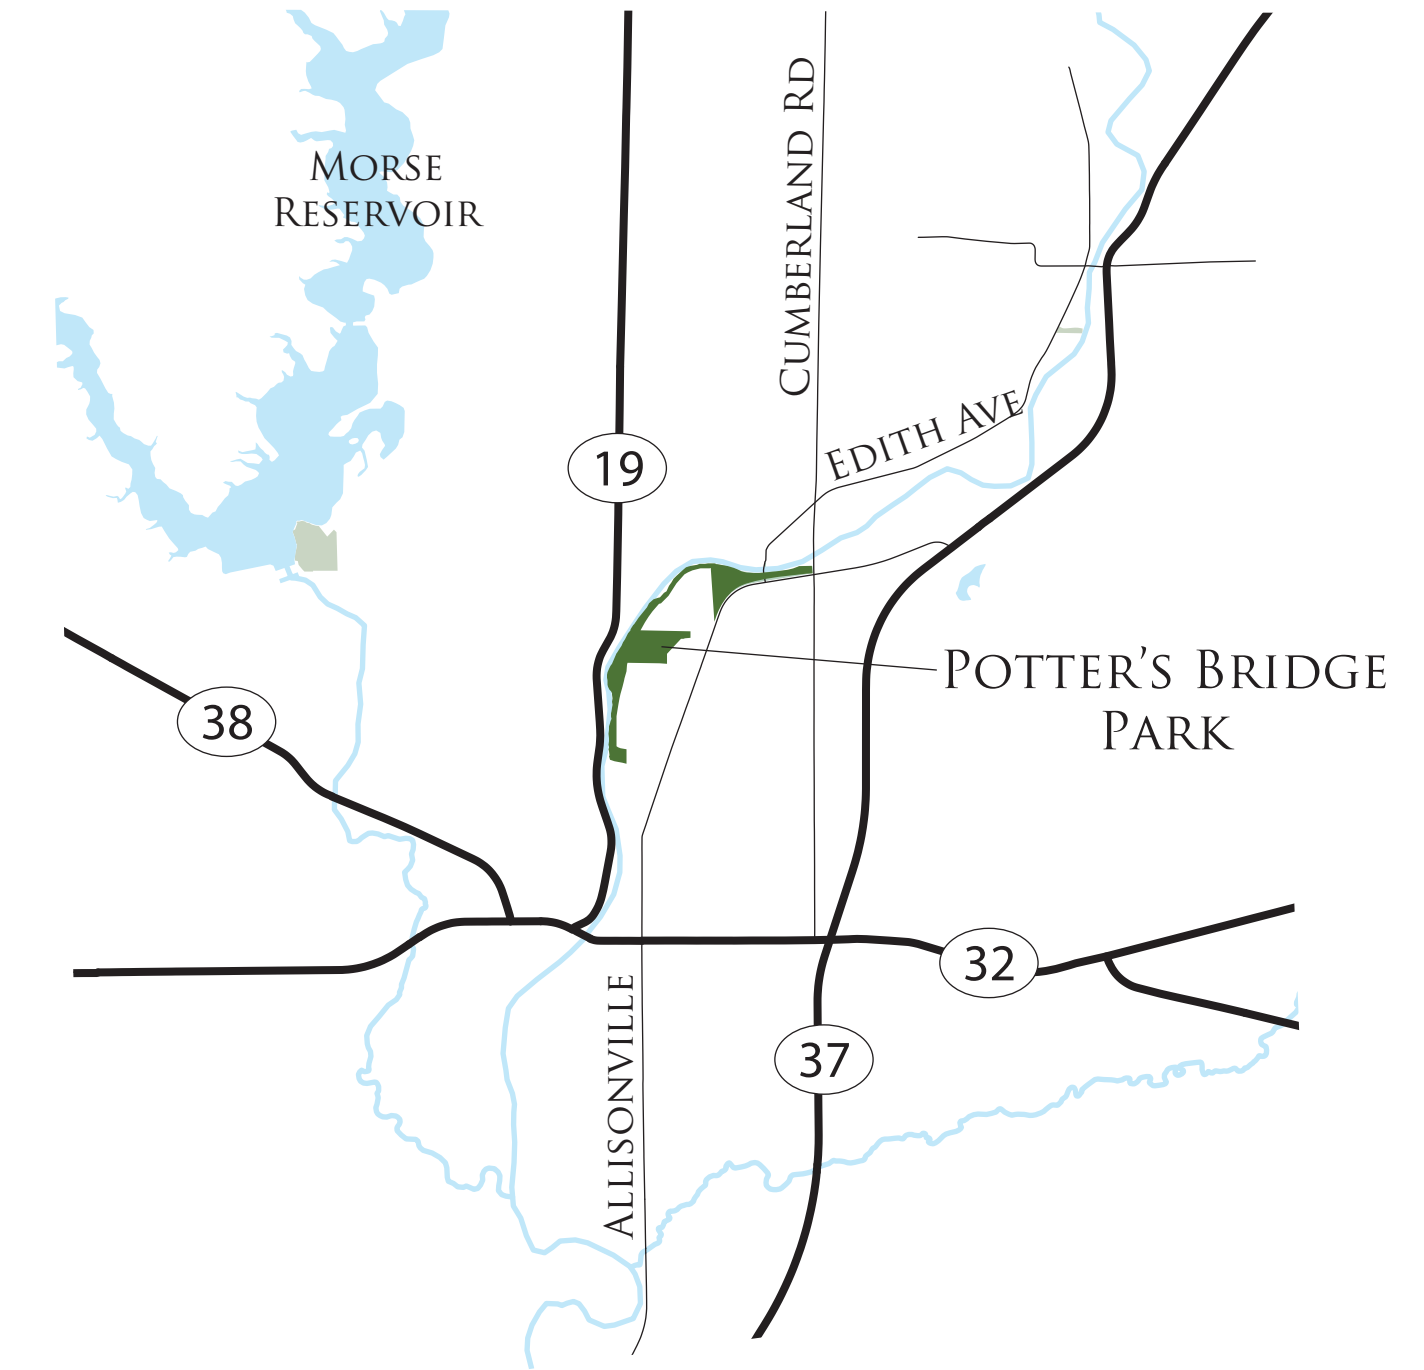

POTTER'S BRIDGE PARK

REGIONAL MAP

LEGEND

WHITE RIVER GREENWAY	STRUCTURES
TRAILS	PICNIC SHELTERS
TRAILHEAD	PARKING
OPEN FIELD	GRAVEL ROAD
WOODS	WHITE RIVER
CANOE LAUNCH	PARK BOUNDARY

HOURS
DAWN TO DUSK

19401 N ALLISONVILLE AVE, NOBLESVILLE, IN 46060