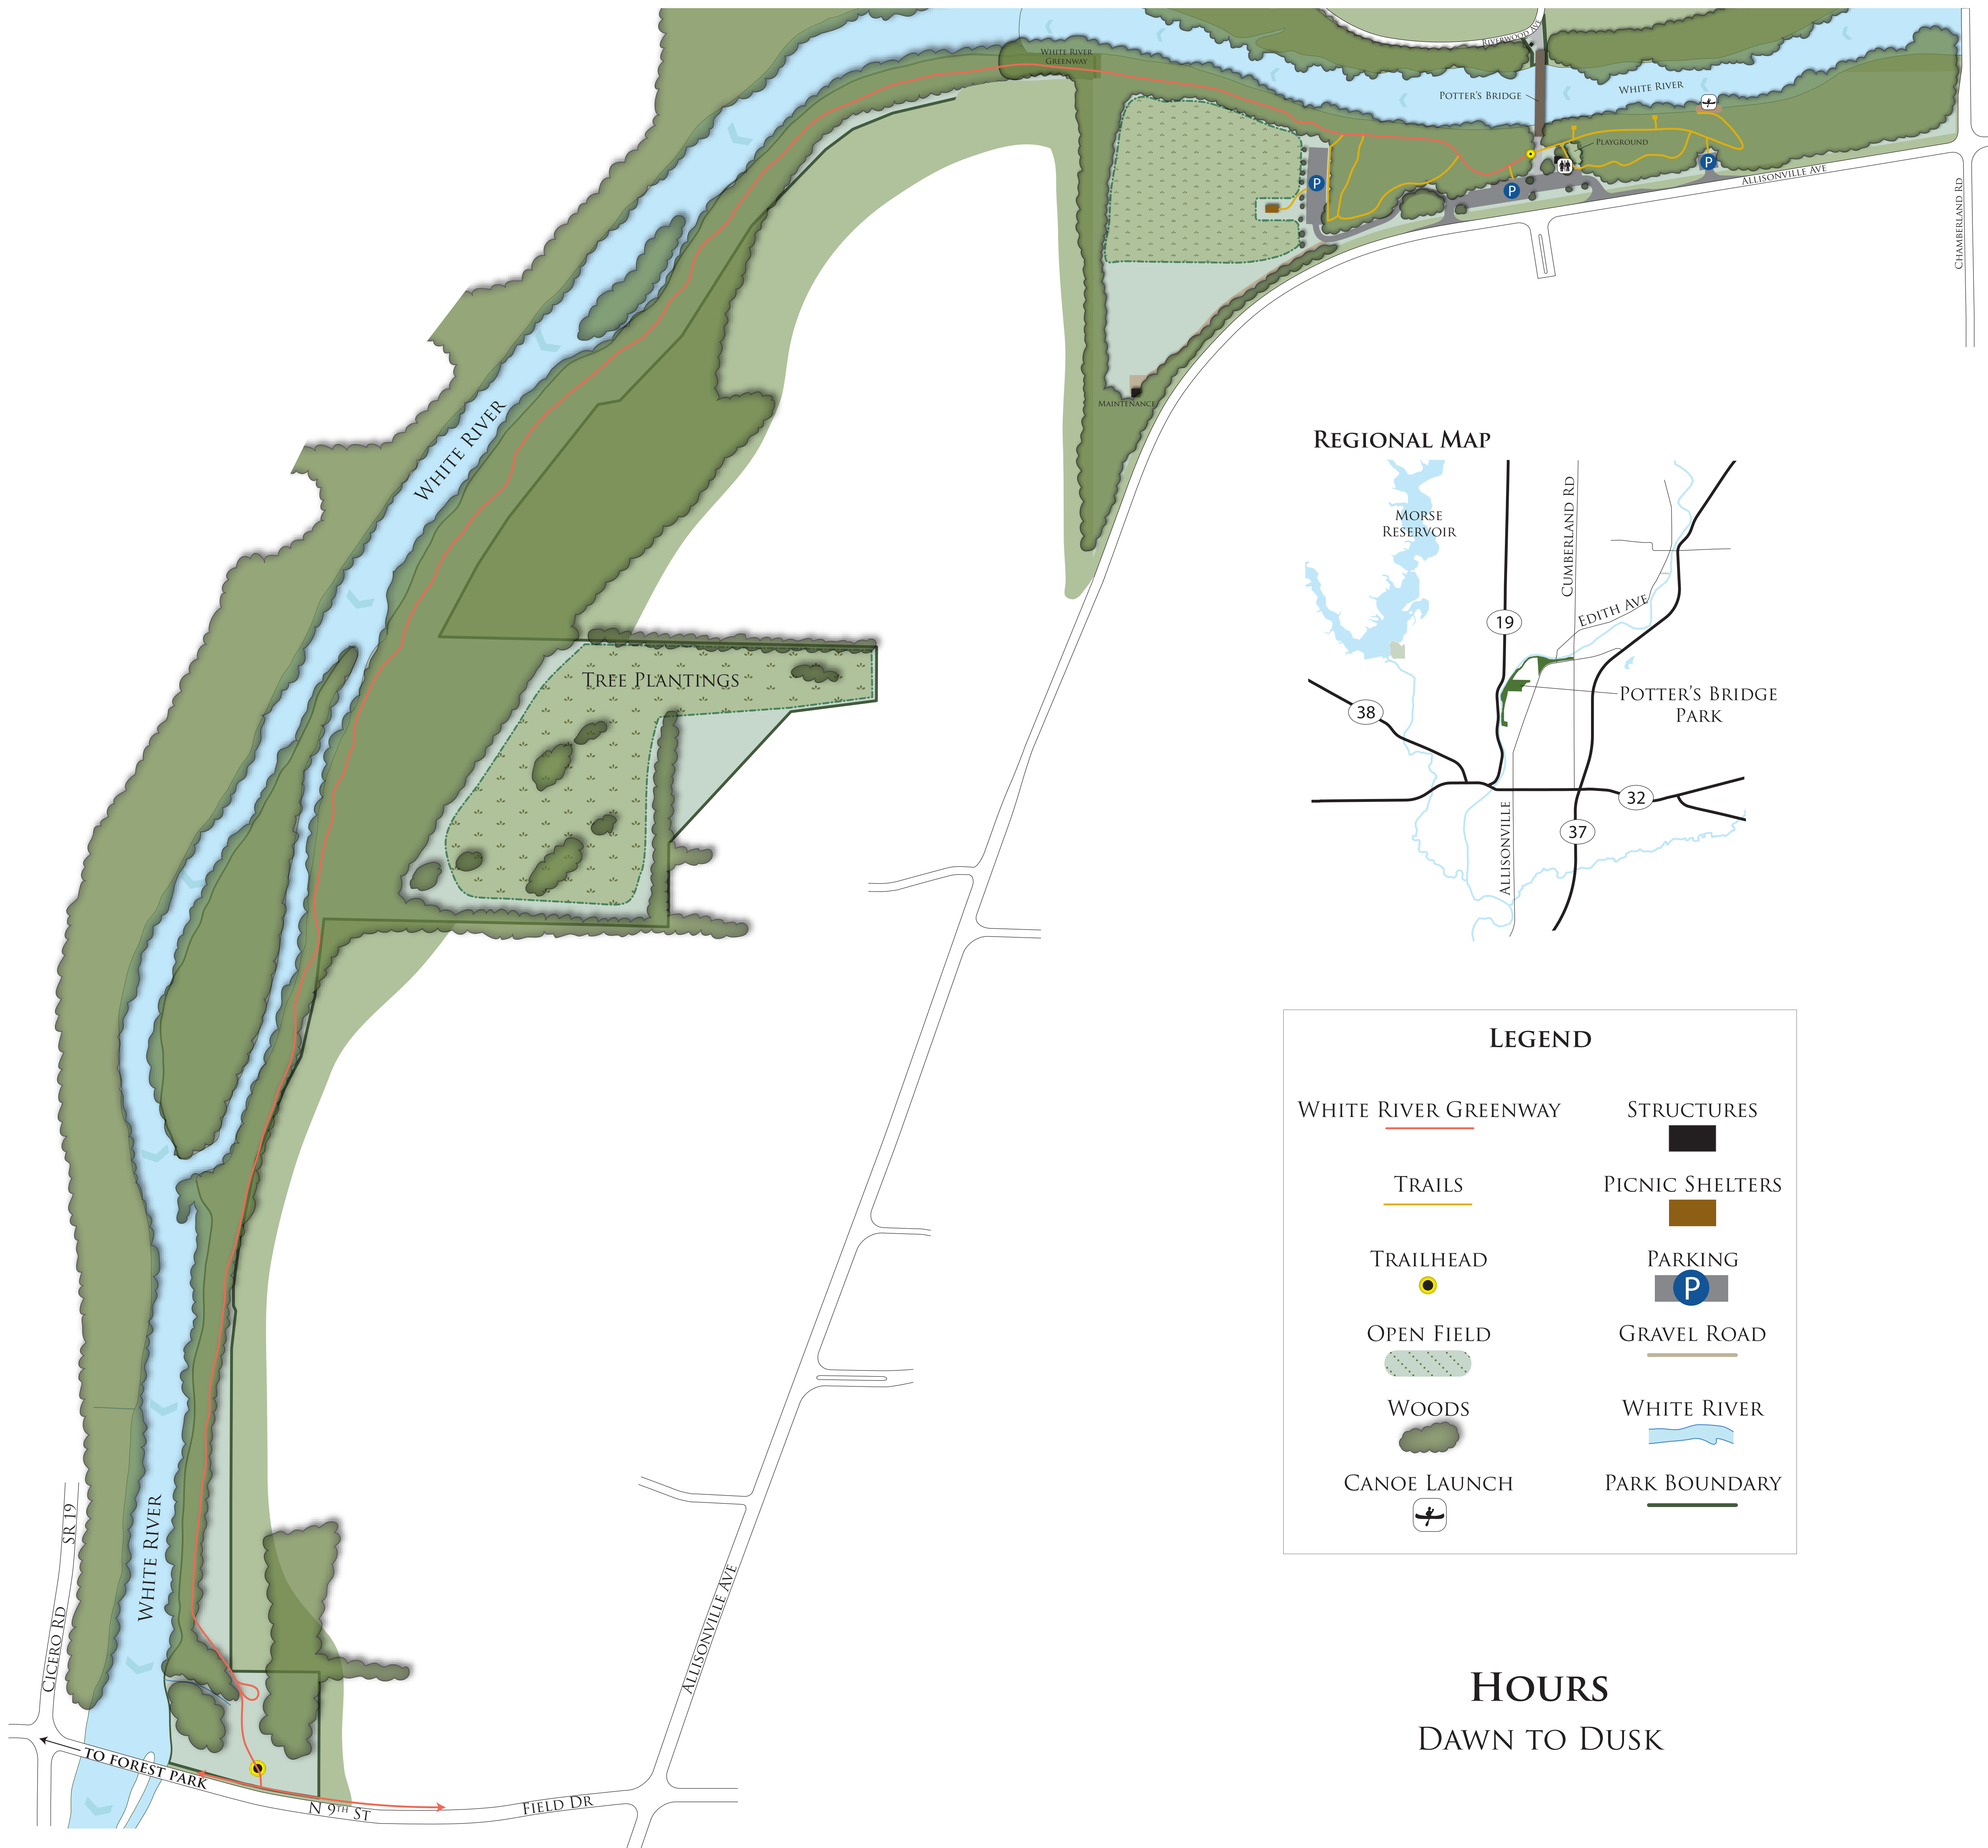

POTTER'S BRIDGE PARK

REGIONAL MAP

LEGEND

WHITE RIVER GREENWAY	STRUCTURES
TRAILS	PICNIC SHELTERS
TRAILHEAD	PARKING
OPEN FIELD	GRAVEL ROAD
WOODS	WHITE RIVER
CANOE LAUNCH	PARK BOUNDARY

HOURS
DAWN TO DUSK

19401 N ALLISONVILLE AVE, NOBLESVILLE, IN 46060