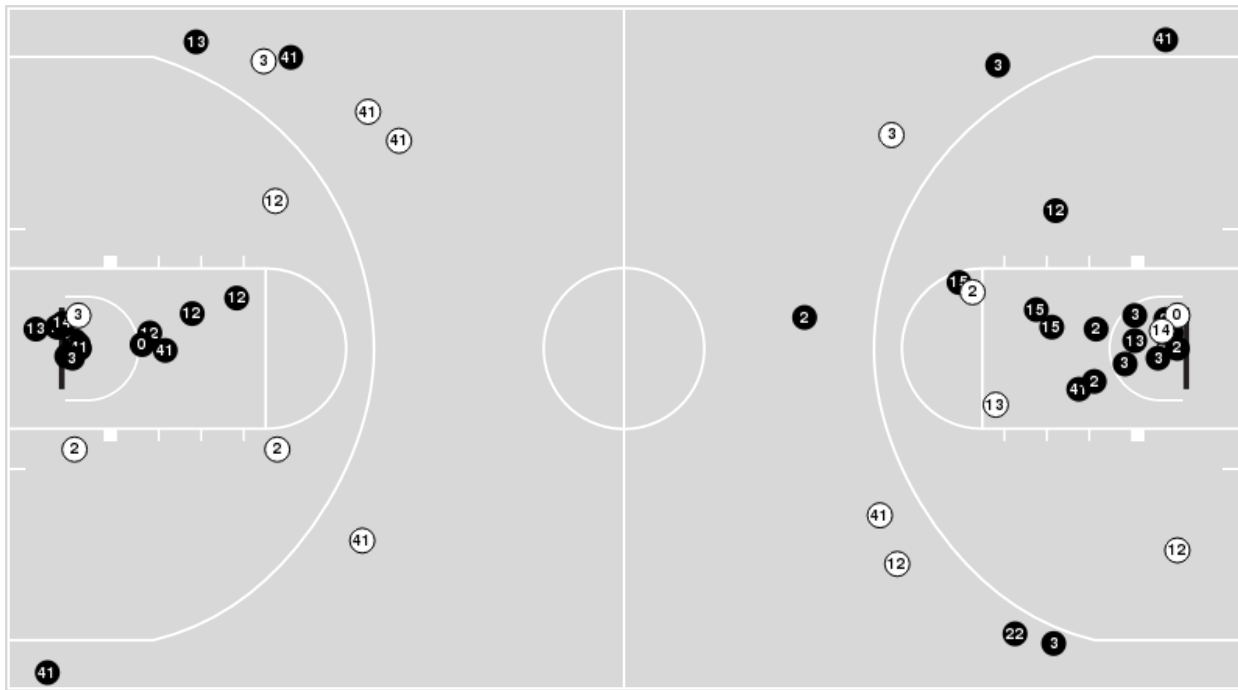

Officials: Lamar Simpson, Courtney Green, Greg Evans

Players => 0, 1, 2, 3, 11, 12, 13, 14, 15, 22, 24, 35, 41 FG Types=>AllResults=>All

Butler

All Field Goals