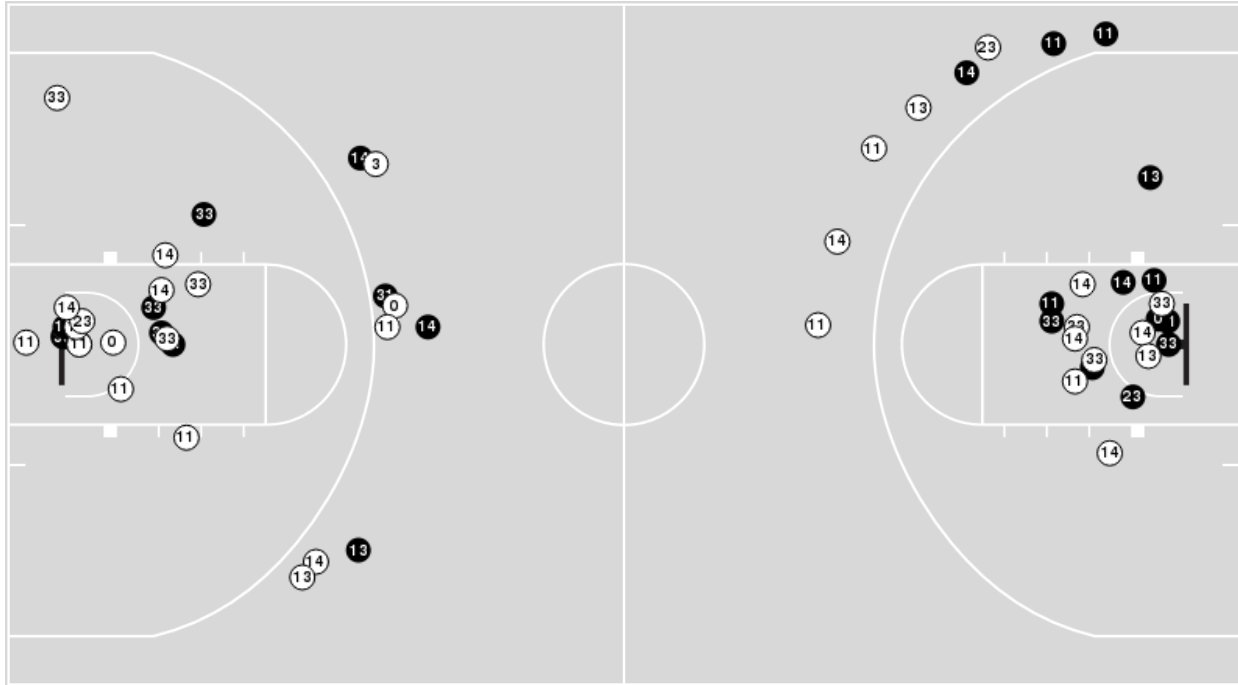

Players => 0, 1, 2, 3, 4, 5, 11, 13, 14, 15, 20, 21, 22, 23, 24, 31, 33, 42FG Types=>AllResults=>All

Saint Francis (PA)

All Field Goals