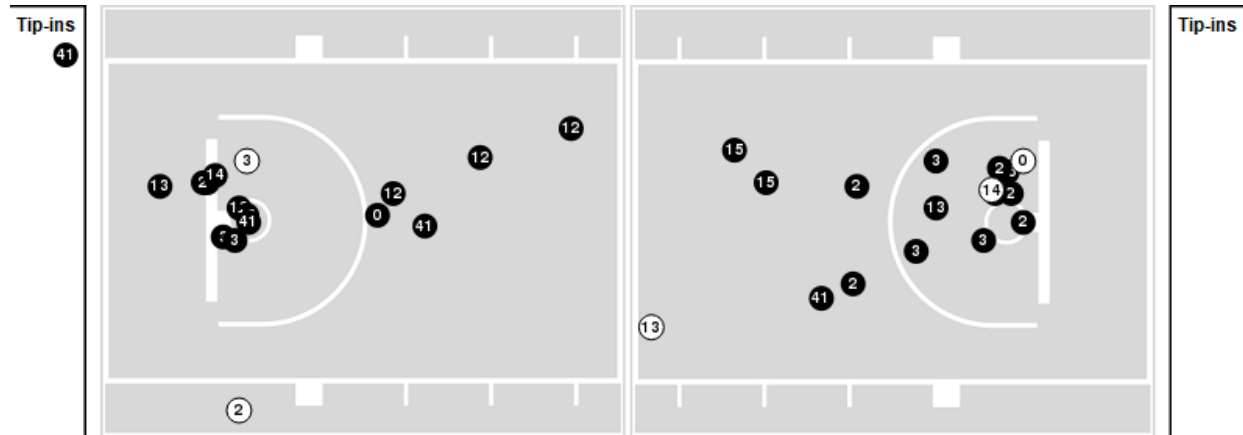

Blow Up Chart

● Made ○ Missed N - Player Number

Butler	M/A	%
Field Goals	38/54	70
2 Points	30/39	77
3 Points	8/15	53
Free Throws	11/15	73

Butler	M/A	%
Points in the Paint	56 (28 / 32)	88
Fast Break Points	28 (15/16)	94
Second Chance Points	4 (2/4)	50
Effective FG%	78