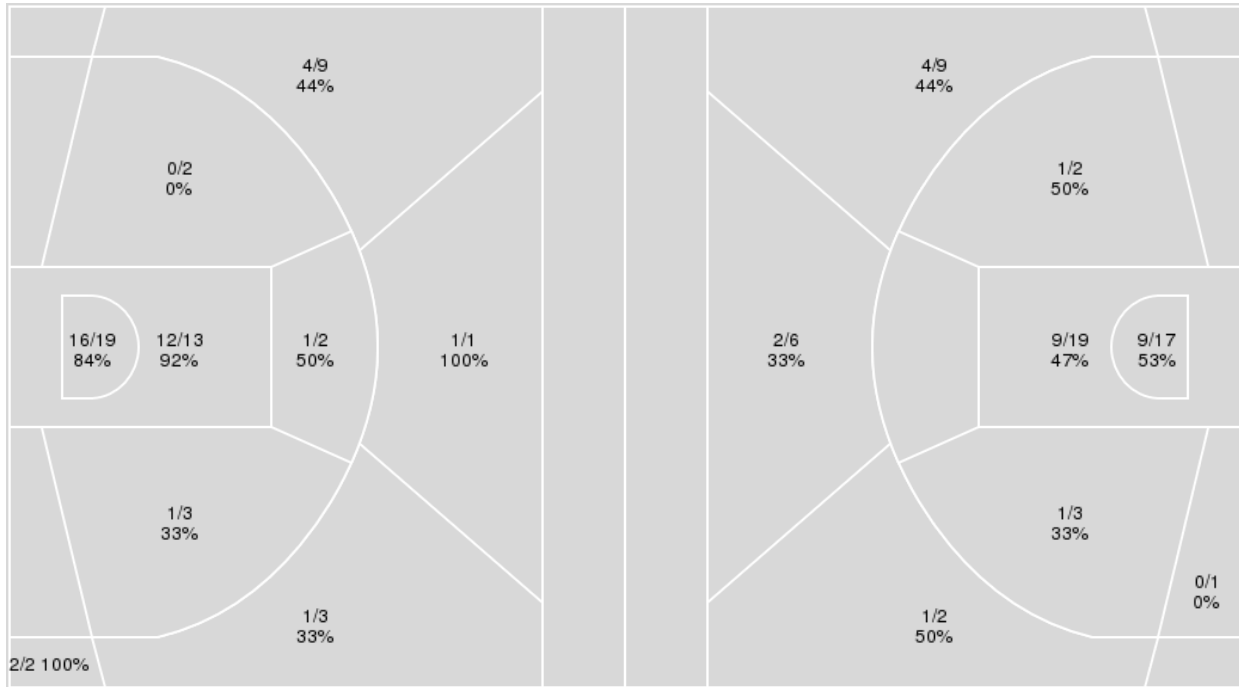

Officials: Lamar Simpson, Courtney Green, Greg Evans

{ Players => 0, 1, 2, 3, 11, 12, 13, 14, 15, 22, 24, 35, 41; } FG Types => All; Results => All;

{ Players => 0, 1, 2, 3, 4, 5, 11, 13, 14, 15, 20, 21, 22, 23, 24, 31, 33, 42; } FG Types => All; Results => All;

Butler

Saint Francis (PA)

Butler	M/A	%
Field Goals	38/54	70
2 Points	30/39	77
3 Points	8/15	53
Free Throws	11/15	73

Saint Francis (PA)	M/A	%
Field Goals	27/59	46
2 Points	20/42	48
3 Points	7/17	41
Free Throws	6/12	50