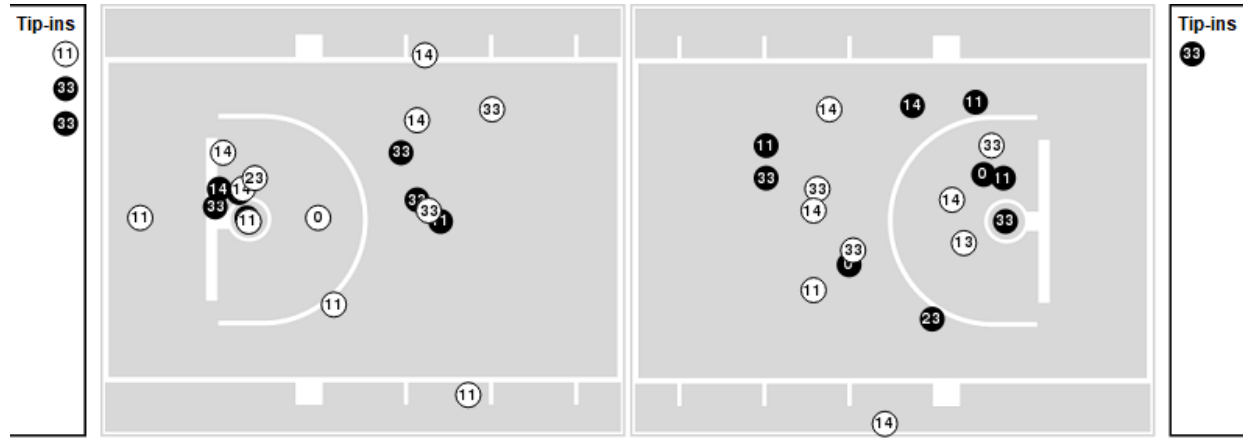

Blow Up Chart

● Made ○ Missed N - Player Number

Saint Francis (PA)	M/A	%
Field Goals	27/59	46
2 Points	20/42	48
3 Points	7/17	41
Free Throws	6/12	50

Saint Francis (PA)	M/A	%
Points in the Paint	36 (18 / 36)	50
Fast Break Points	5 (3/3)	100
Second Chance Points	13 (6/11)	55
Effective FG%	52