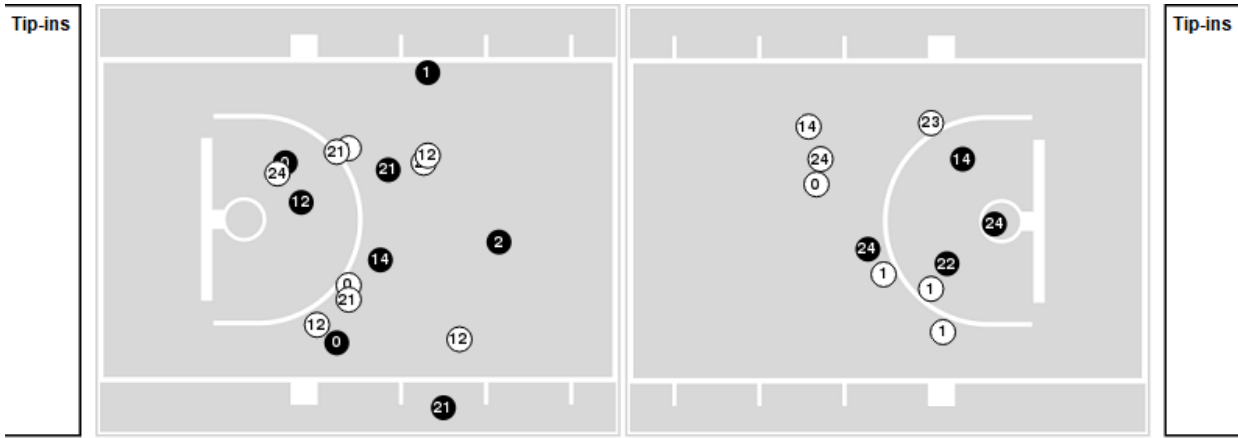

Officials: Jeff Clark, Tony Chiazza, Evon Burroughs

Players => 0, 1, 2, 3, 4, 5, 10, 11, 12, 14, 15, 21, 22, 23, 24 FG Types=>AllResults=>All

ETSU

All Field Goals

Blow Up Chart

● Made ○ Missed N - Player Number