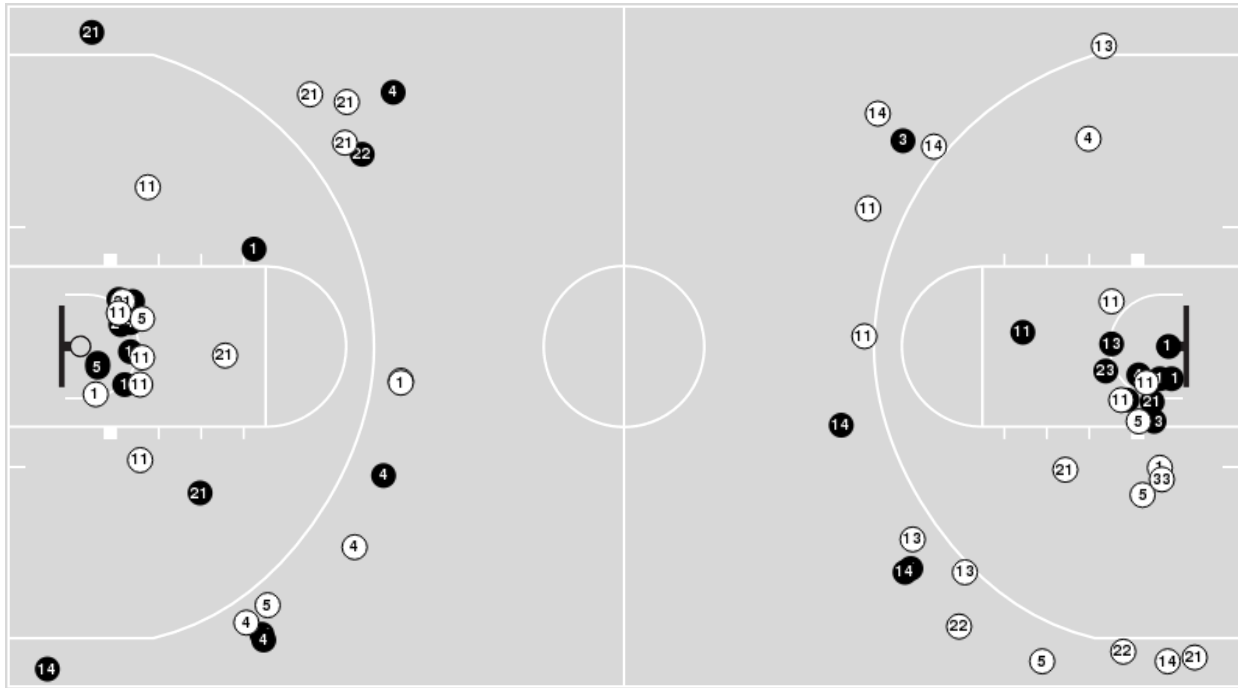

Officials: Jeff Clark, Tony Chiazza, Evon Burroughs

Players => 0, 1, 2, 3, 4, 5, 11, 13, 14, 21, 22, 23, 33, 35FG Types=>AllResults=>All

Butler

All Field Goals