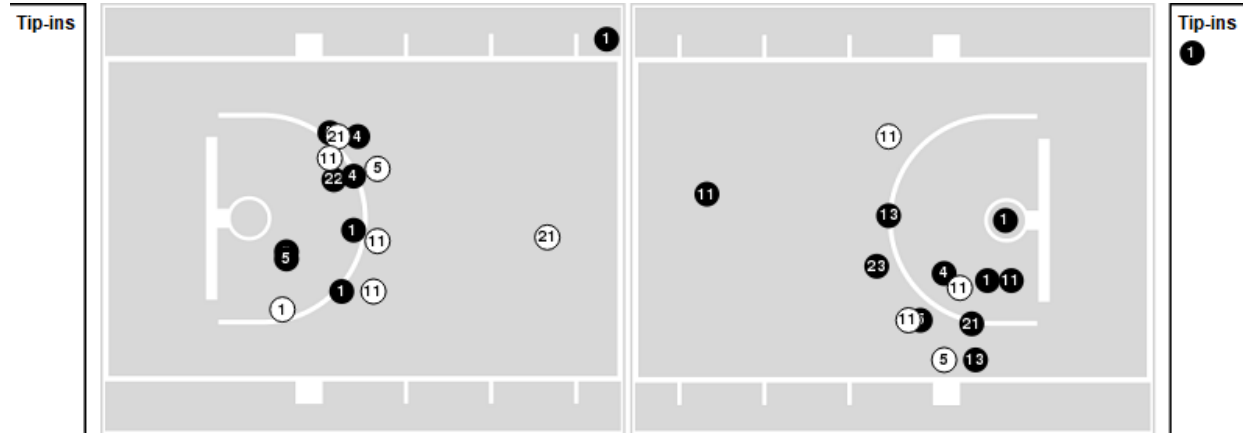

Officials: Jeff Clark, Tony Chiazza, Evon Burroughs

Players => 0, 1, 2, 3, 4, 5, 11, 13, 14, 21, 22, 23, 33, 35FG Types=>AllResults=>All

Butler

All Field Goals

Blow Up Chart

● Made ○ Missed N - Player Number