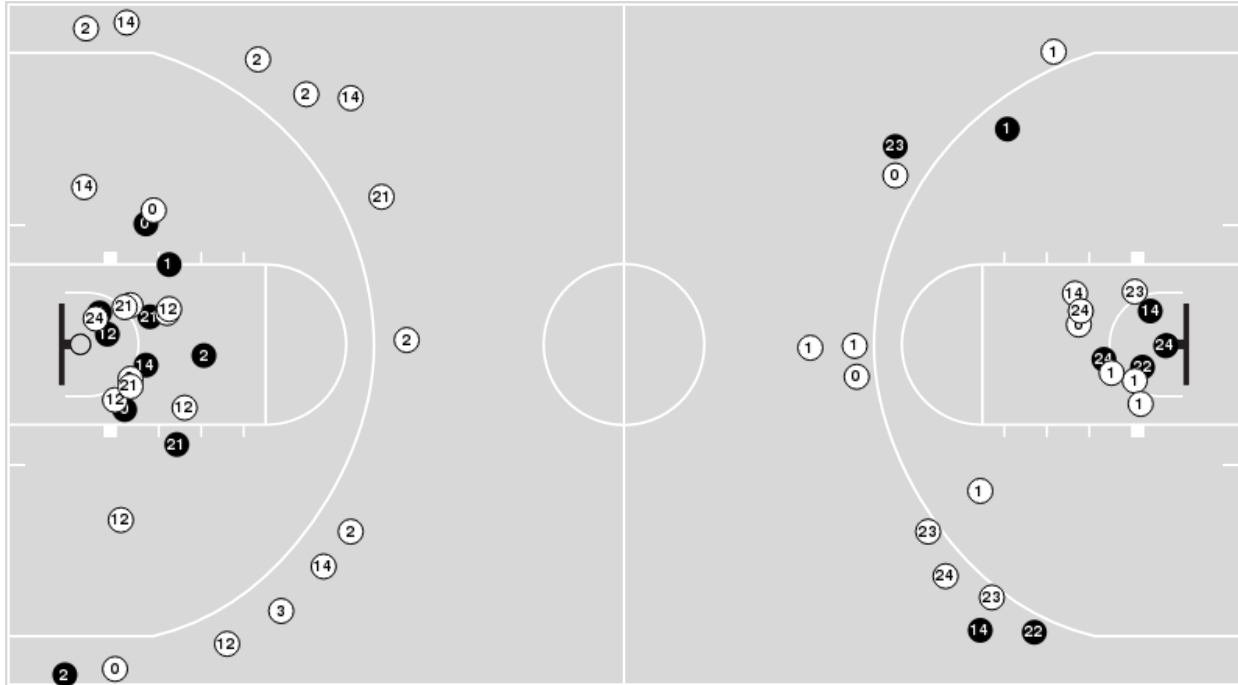

Officials: Jeff Clark, Tony Chiazza, Evon Burroughs

Players => 0, 1, 2, 3, 4, 5, 10, 11, 12, 14, 15, 21, 22, 23, 24 FG Types=>AllResults=>All

ETSU

All Field Goals