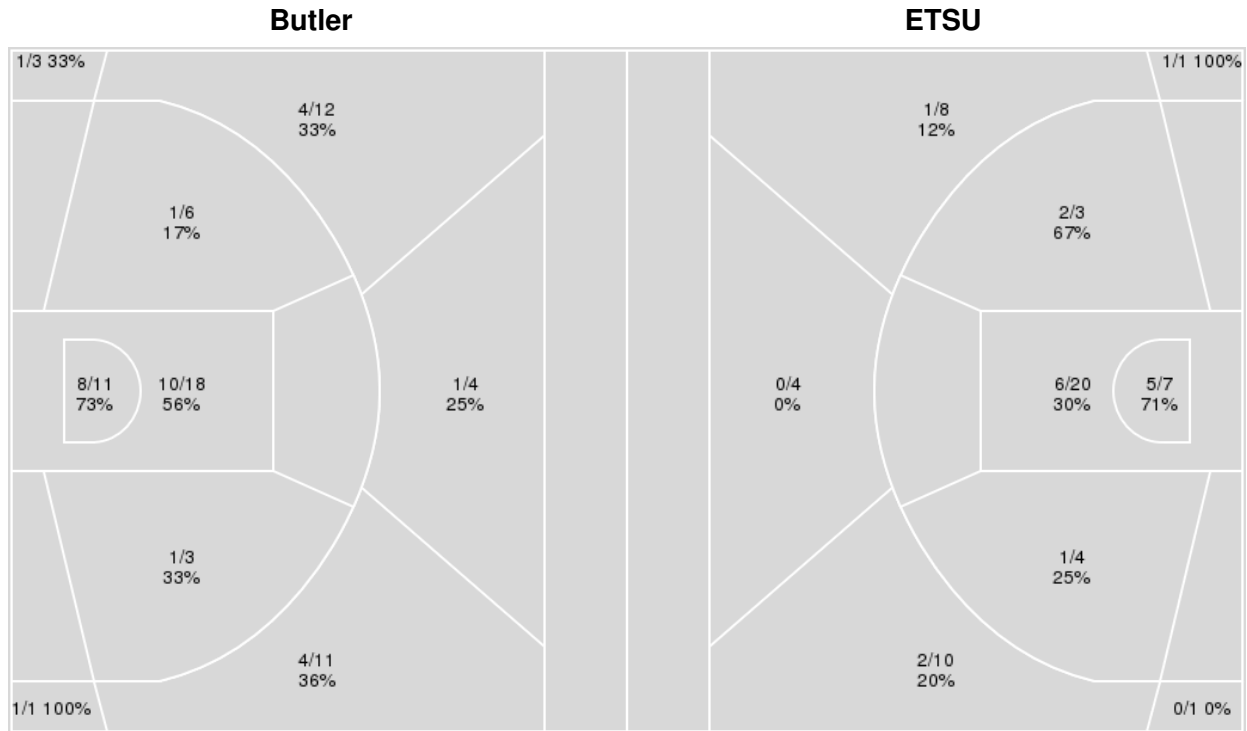

Officials: Jeff Clark, Tony Chiazza, Evon Burroughs

{ Players => 0, 1, 2, 3, 4, 5, 11, 13, 14, 21, 22, 23, 33, 35; } FG Types
=> All; Results => All;

{ Players => 0, 1, 2, 3, 4, 5, 10, 11, 12, 14, 15, 21, 22, 23, 24; } FG
Types => All; Results => All;

Butler	M/A	%
Field Goals	31/69	45
2 Points	20/38	53
3 Points	11/31	35
Free Throws	8/11	73

ETSU	M/A	%
Field Goals	18/58	31
2 Points	14/34	41
3 Points	4/24	17
Free Throws	7/14	50