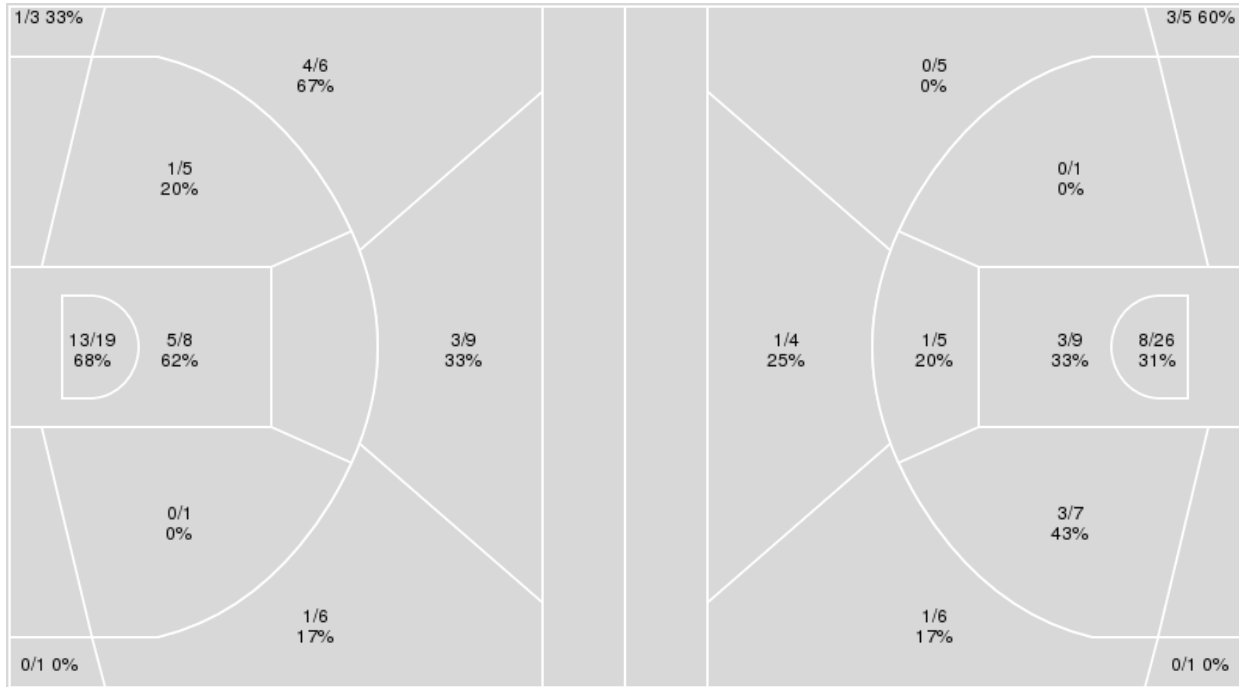

Officials: Pat Driscoll, Lamar Simpson, Nick Terry

{ Players => 0, 1, 2, 3, 4, 5, 11, 13, 14, 21, 22, 23, 33, 35; } FG Types
=> All; Results => All;

{ Players => 1, 2, 3, 4, 5, 10, 11, 12, 21, 22, 24, 33, 35, 44, 55; } FG
Types => All; Results => All;

Butler

Southeast Mo. St.

Butler	M/A	%
Field Goals	28/58	48
2 Points	19/33	58
3 Points	9/25	36
Free Throws	26/34	76

Southeast Mo. St.	M/A	%
Field Goals	20/69	29
2 Points	15/48	31
3 Points	5/21	24
Free Throws	11/17	65