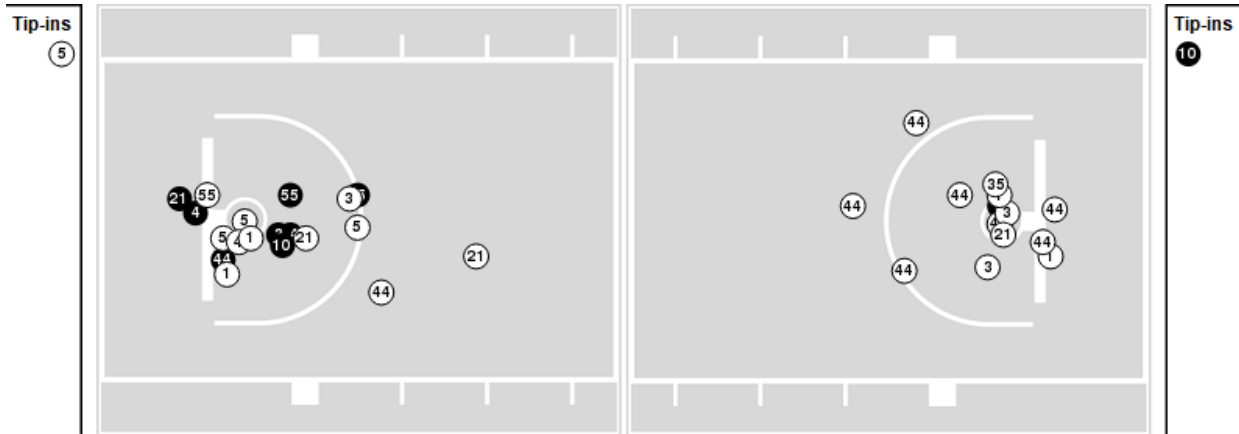

Officials: Pat Driscoll, Lamar Simpson, Nick Terry

Players => 1, 2, 3, 4, 5, 10, 11, 12, 21, 22, 24, 33, 35, 44, 55 FG Types=>All Results=>All

Southeast Mo. St.

All Field Goals

Blow Up Chart

● Made ○ Missed N - Player Number