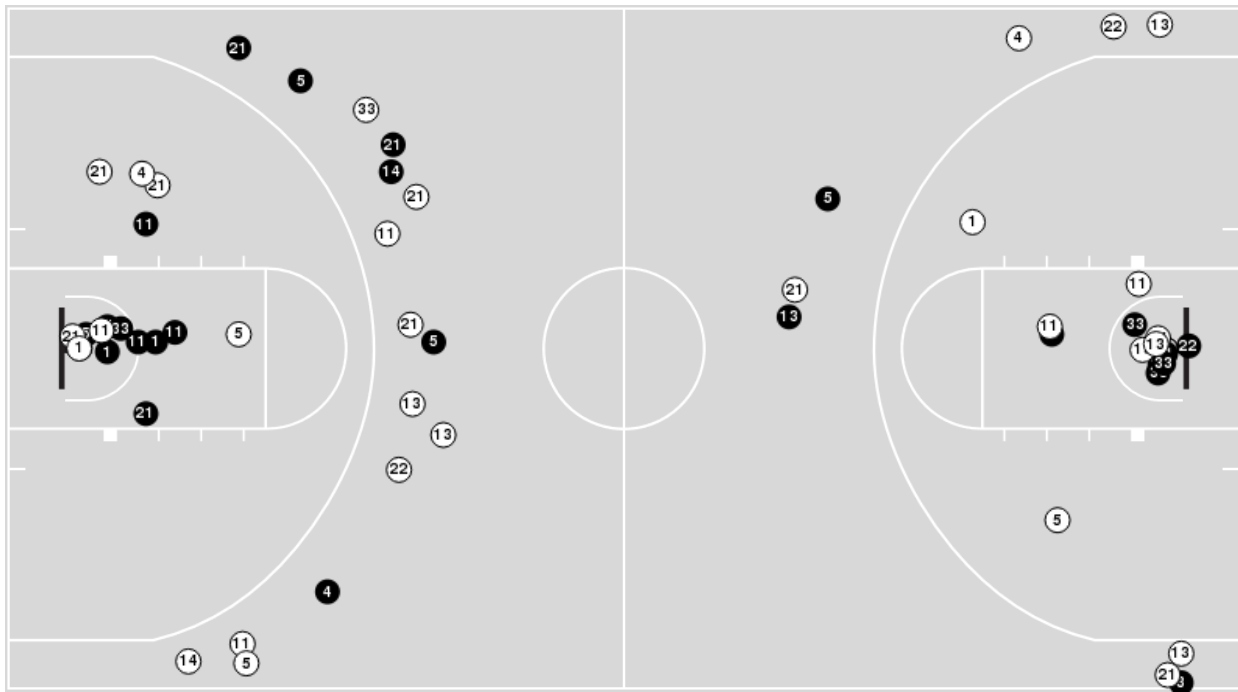

Officials: Pat Driscoll, Lamar Simpson, Nick Terry

Players => 0, 1, 2, 3, 4, 5, 11, 13, 14, 21, 22, 23, 33, 35FG Types=>AllResults=>All

Butler

All Field Goals