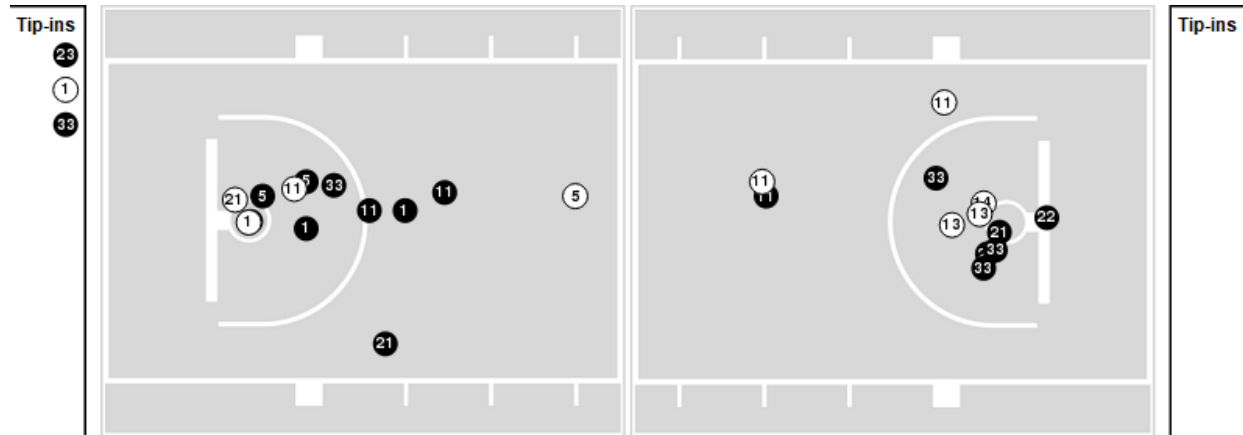

Officials: Pat Driscoll, Lamar Simpson, Nick Terry

Players => 0, 1, 2, 3, 4, 5, 11, 13, 14, 21, 22, 23, 33, 35FG Types=>AllResults=>All

Butler

All Field Goals

Blow Up Chart

● Made ○ Missed N - Player Number